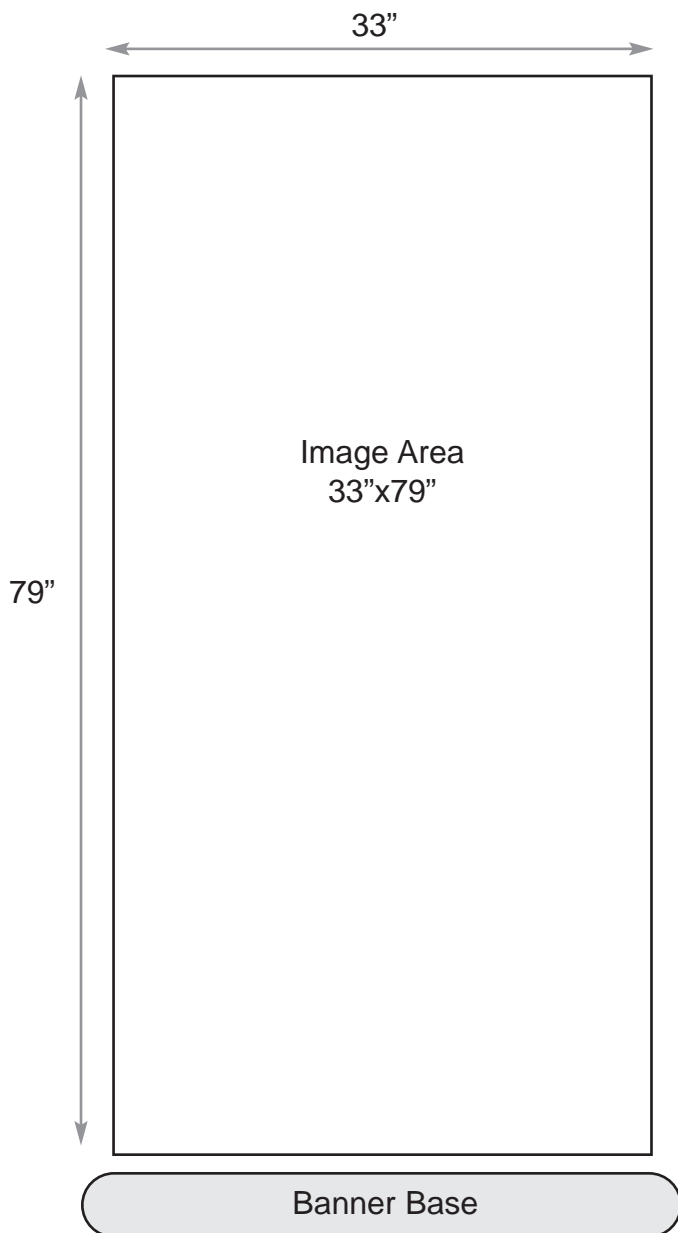

## Deluxe Banner Stand Single Sided

Banner Size : 33" x 79"  
Weight: 11lbs.

**Wide Base Design**  
Gives extra support

**Back of Top Rail**  
Holds display up securely

**Stylish Top Rail**  
Clamp style for easy  
change of graphics  
Holds graphics securely

**Back of Display**  
Easy setup & change of  
graphics with removable  
cartridge

## Retractable

---

- **Visual Size 33" x 79" (image area)**
- **Print Size 33" x 85" (includes 6" bleed on bottom)**
- **Add 1/4" bleed on the top & sides**
- **Add 6" bleed to the bottom if there is a background image**
- **150dpi**
- **CMYK not RGB**
- **Outline or curve any text**
- **Save as: PDF, tiff, eps or jpeg**