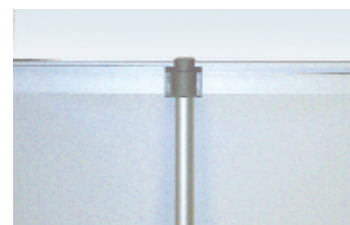

## Deluxe Banner Stand Single Sided

Banner Size : 33" x 79"  
Weight: 11lbs.

### Features:

- Removable cartridge
- Stylish wide base design
- Heavy duty chrome end plate caps
- Snap aluminum top rail
- Comes with a 1 year warranty
- Printed on a very durable curl-resistant material

**Wide Base Design**  
Gives extra support

**Back of Top Rail**  
Holds display up securely

**Stylish Top Rail**  
Clamp style for easy  
change of graphics  
Holds graphics securely

**Back of Display**  
Easy setup & change of  
graphics with removable  
cartridge