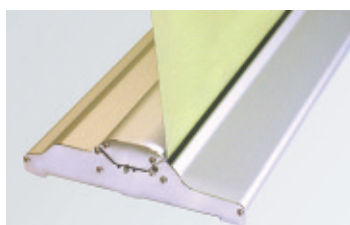

## Deluxe Banner Stand Single Sided

Banner Size : 33" x 79"  
Weight: 11lbs.

### Features:

- Removable cartridge
- Stylish wide base design
- Heavy duty chrome end plate caps
- Snap aluminum top rail
- Comes with a 1 year warranty
- Printed on a very durable curl-resistant material

**Wide Base Design**  
Gives extra support

**Back of Top Rail**  
Holds display up securely

**Stylish Top Rail**  
Clamp style for easy  
change of graphics  
Holds graphics securely

**Back of Display**  
Easy setup & change of  
graphics with removable  
cartridge

- Keep critical graphics like text & logos away from the trim edge & base.
- Panel printed on a 6 colour UV printer.
- FTP site available to upload your image - Contact us for details.